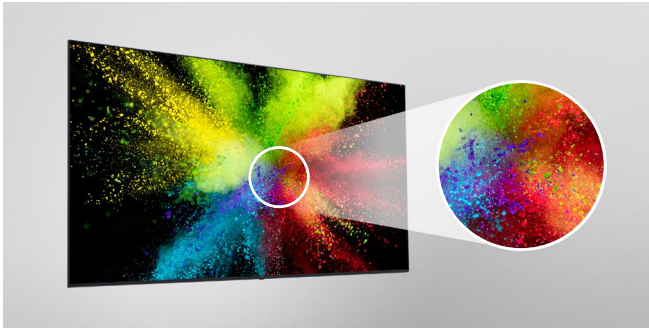

* Not available for Europe/CIS Region

Superb Picture Quality with Ultra HD Resolution

With the resolution of UHD, it makes the color and details of the contents vivid and realistic. In addition, the wide viewing angle applied with an IPS panel, provides clear contents.

Sophisticated Slim Design

This series is thin in bezel size and thickness*, which saves space and enables easy installation. In addition, it increases the immersive experience from the screen and provides a sophisticated design, improving the décor of the space where the product is installed.