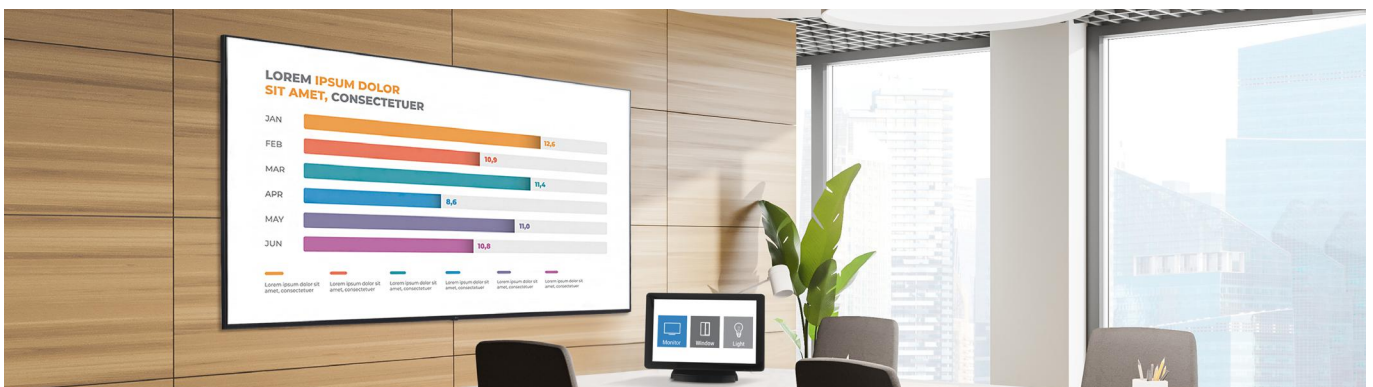

Compatible with AV Control Systems

The UL3J series supports Crestron Connected®* for high compatibility with professional AV controls to achieve seamless integration and automated control**, boosting business management efficiency.

- Initial setting from display is required for Crestron Connected® compatibility.
- ** Network based control