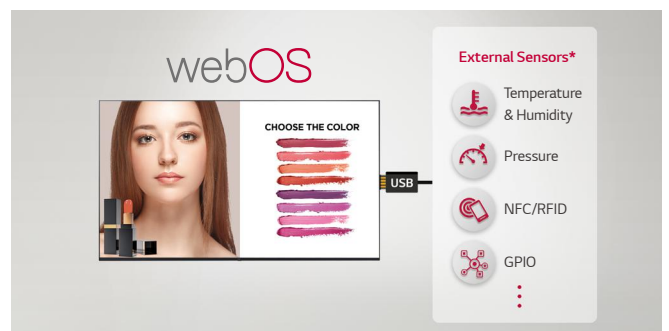

Various Sensor Connection

LG webOS smart signage platform helps to easily provide value-added solutions* by supporting simple connections with external sensors** such as GPIO, NFC/RFID, temperature sensors, etc., via USB plug-in.

* e.g. showing specific promotional information according to weather change to store visitors

** External sensors need to be purchased separately and tested for compatibility with webOS platform.