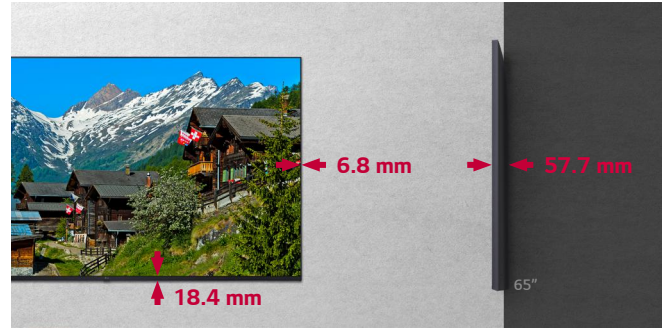

Sophisticated Slim Design

This series is thin in bezel size and thickness*, which saves space and enables easy installation. In addition, it increases the immersive experience from the screen and provides a sophisticated design, improving the décor of the space where the product is installed.