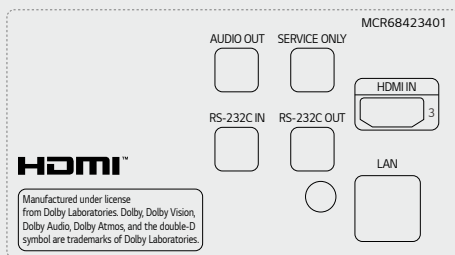

CONNECTIVITY

75" / 65"

Rear