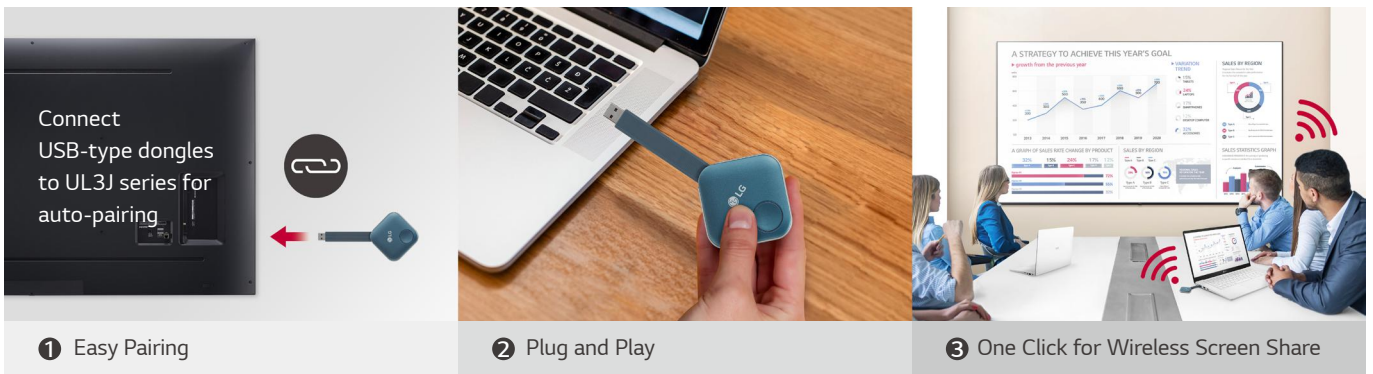

LG's Wireless Screen Sharing Solution, **LG One:Quick** | Share

LG One:Quick Share is a wireless screen sharing solution available through the UL3J series, USB transmission unit, and its app. You can simply share personal PC screen to the display with its USB dongle button and embedded Wi-Fi*, and can adjust the basic setting values (volume, picture mode, auto bright, etc.) of the connected display without a remote control. Also, the Office Meeting Mode** helps you to display the agenda, note before the meeting starts.

- Users need to set up SoftAP enabled at Network Menu of the Signage.
- ** Users can enable Office Meeting Mode at EZ Setting Menu of the Signage.
- *** LG One:Quick Share needs to be purchased separately.