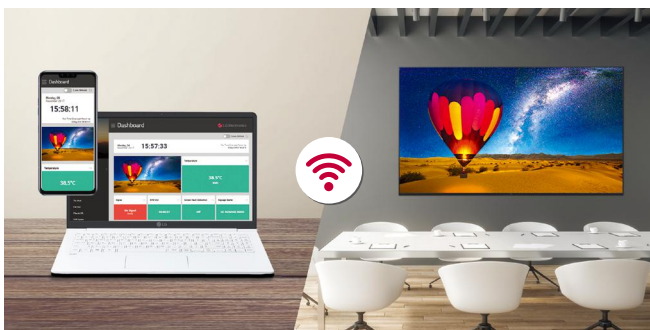

Remote Monitoring and Control

This web-based monitoring solution is user-friendly and allows the user to be at ease. It enables the user to have full access anywhere at anytime from their mobile phone & PC under network-accessible environment while having access to both current and past data. It allows the user to monitor the unit, make adjustments and control the unit remotely in real time.