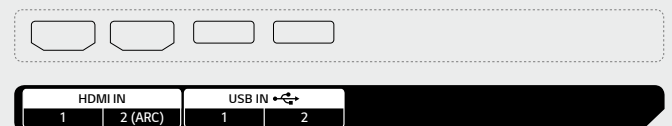

* Registered on April, 2021

CONNECTIVITY

75" / 65"

Rear

Side

Download
LG C-Display+
Mobile App
Google Play Store

- www.lg.com/global/business/information-display
- www.youtube.com/c/LGCommercialDisplay
- www.facebook.com/LGInformationDisplay
- www.linkedin.com/company/LGinformationdisplay
- twitter.com/LG_ID_HQ