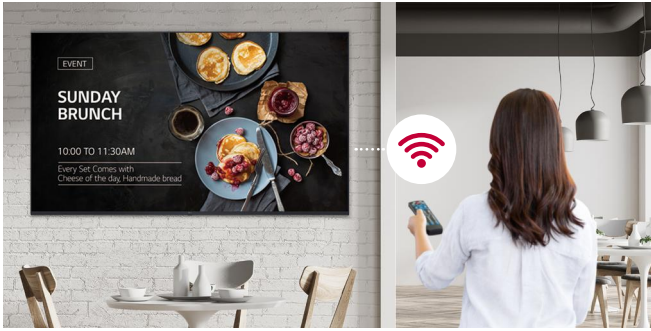

Built-in Speaker

Contents will be enriched with sound effects from built-in speakers, without the need for purchasing or installing external speakers.

Easy Content Distribution & SW Update

UL3J series features embedded Wi-Fi making it easy to distribute content wirelessly and update Firmware under the same network.