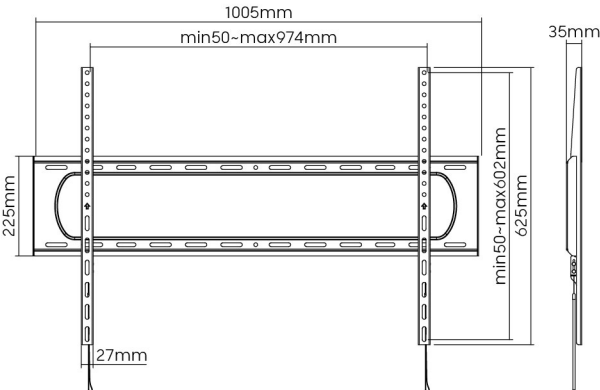

dacomex

W120 Series

Affordable Heavy-Duty TV Wall Mounts

firmly hold up to 120" TVs

Toolless Tilting
+10° ~ -10°

Stiffener Design
resists lateral loading

120KG

Quick-Release Spring Lock
easy installation only takes seconds

W120 Series

Affordable Heavy-Duty TV Wall Mounts

W120-900F

W120-900T

Item No.	W120-900F	W120-900T
Fit Screen Size	60"-120"	
Max. VESA	900x600	
Weight Capacity	120kg/264lbs	
Tilt Range	/	+10° ~ -10°
Profile	35mm (1.4")	80mm (3.1")