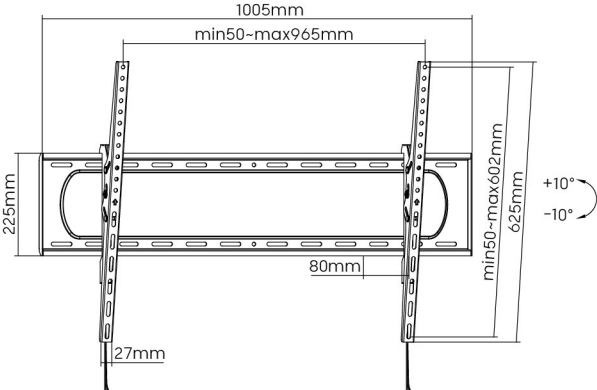

dacomex

W120 Series

Affordable Heavy-Duty TV Wall Mounts

firmly hold up to 120" TVs

Toolless Tilting
+10° ~ -10°

Stiffener Design
resists lateral loading

120KG

Quick-Release Spring Lock
easy installation only takes seconds

W120 Series

Affordable Heavy-Duty TV Wall Mounts

W120-900F

W120-900T

Item No.	W120-900F	W120-900T
Fit Screen Size	60"-120"	
Max. VESA	900x600	
Weight Capacity	120kg/264lbs	
Tilt Range	/	+10° ~ -10°
Profile	35mm (1.4")	80mm (3.1")