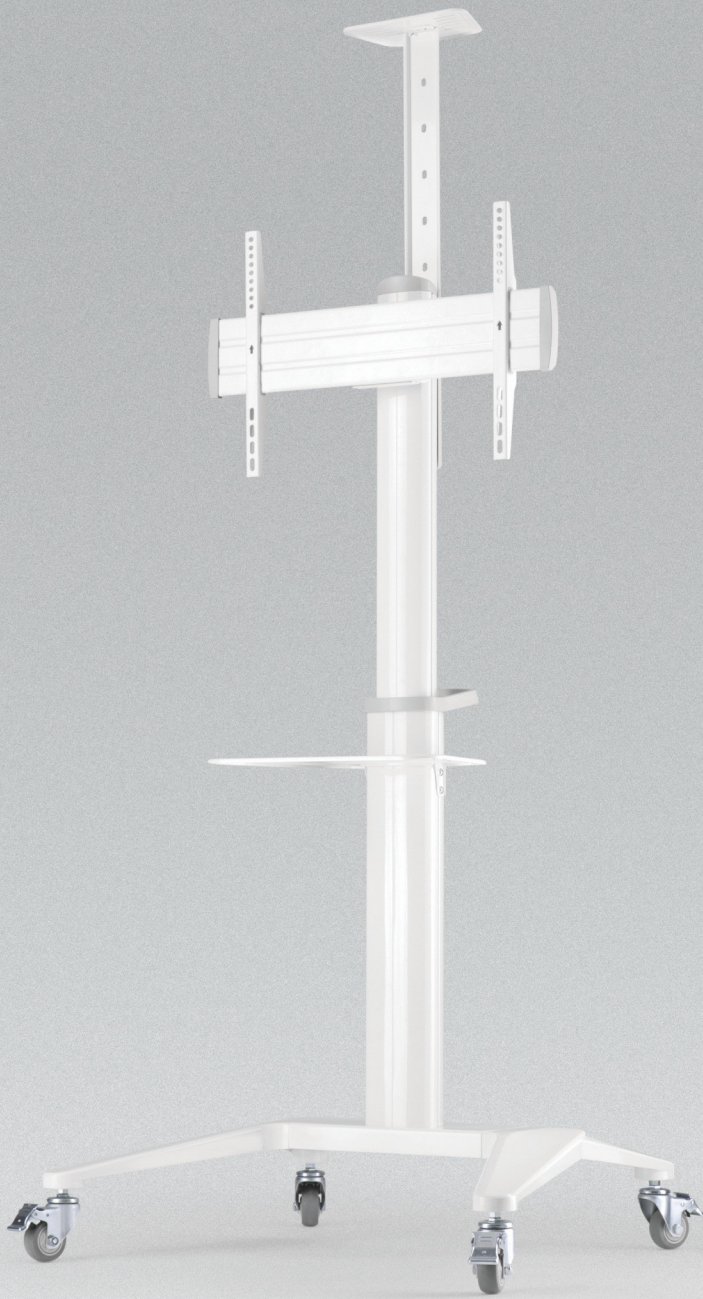

dacomex

S70 / S120 Series
ULTRA-MODERN
ALUMINUM TV CARTS

dacomex

Aesthetic / Stable / Versatile

S70 / S120 Series Ultra-Modern Aluminum TV Carts

dacomex