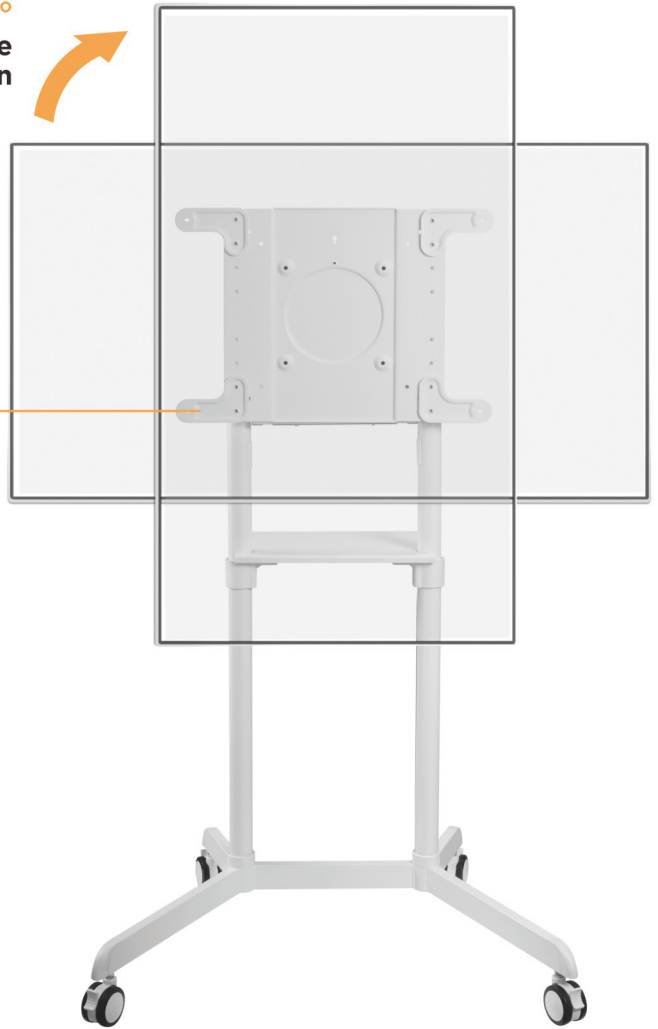

S70-600W-R
Rotating Mobile Display Stand

For SAMSUNG Flip, Surface Hub 2S and more.

S70-600W-R

Rotating Mobile Display Stand

dacomex

0°~90°
Portrait or Landscape
Orientation

0° or 5°

5° Tilt Angle
provides an ergonomic writing position

Detachable VESA Extension Adapter Arms
accommodates most any sized device

Built-in Cable Management
keeps wiring organized to
avoid clutter

MDF Equipment Shelf
for easy access to materials
and equipment

Power Strip Storage Design

Contemporary Rounded Edges
looks great while preventing accidents

Quiet Lockable Casters
smooth rolling and firm holding

S70-600W-R

Rotating Mobile Display Stand

dacomex

S70-600W-R

Screen Size
37"-70"

VESA Compatible
**200x200 300x300
350x350 400x200
400x400 600x200
600x400**

Weight Capacity
70kg/154lbs

Weight Capacity
5kg/11lbs

Tilt Range
0° or 5°

Screen Rotation
0°-+90°

Four Times
Strength Tested