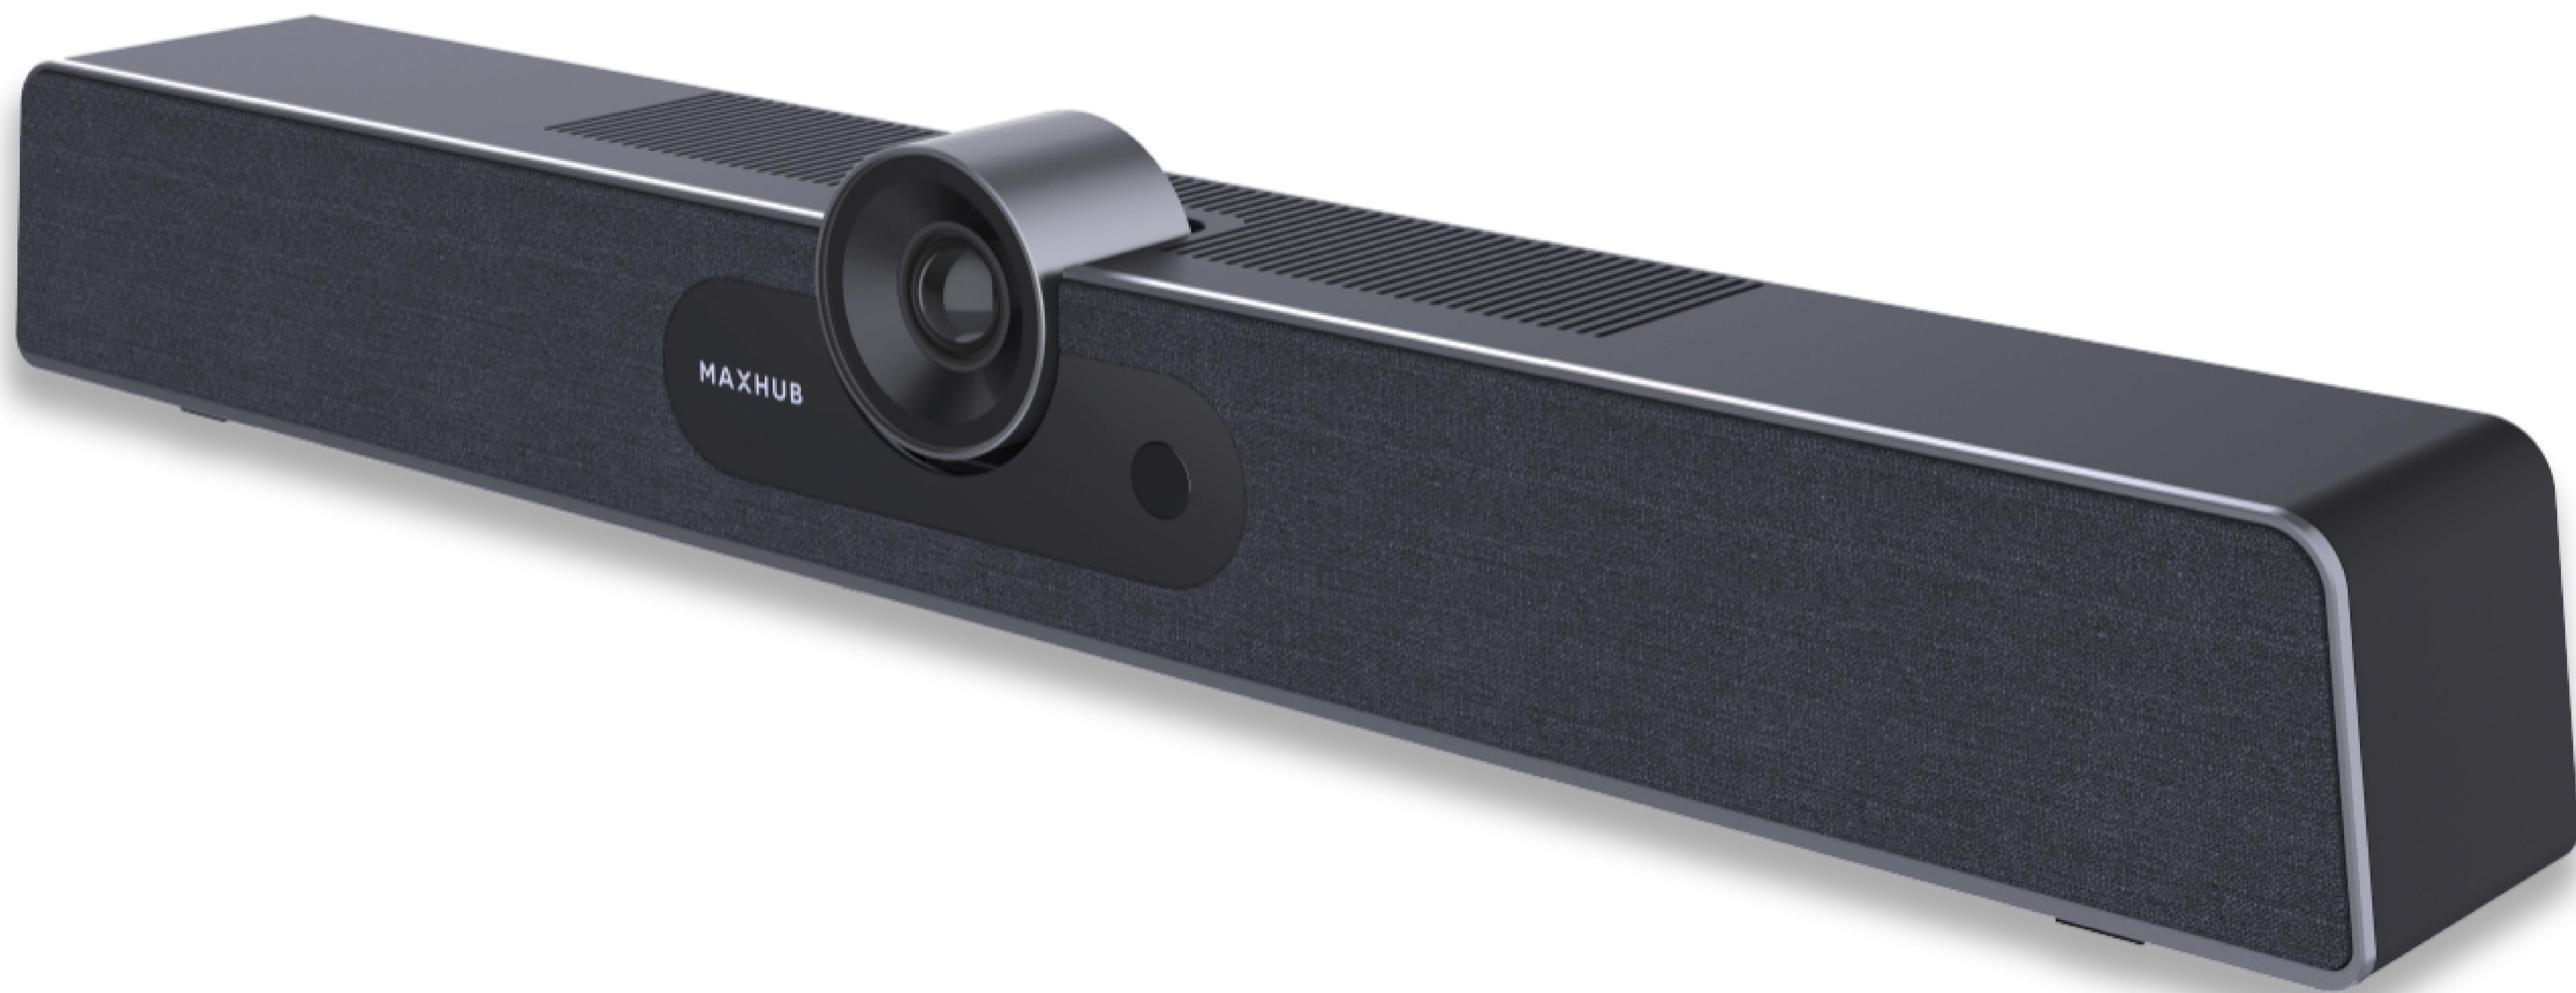

# MAXHUB UC S15

Ultra-Wide Angle, All-in-One Collaboration Videobar for Huddle & Small Rooms

The MAXHUB UC S15 is a 4K wide-angle BYOD Videobar with an outstanding acoustic solution, as well as a meeting platform for huddle and small meeting rooms. With a simple interface, a single-click launcher, and a plethora of collaborative tools, it's a breeze to get started. Moreover, cooperate with WT13M, UC S15 embed BYOM, can share content as well as camera, microphone and speaker easily.

In addition, UC S15's BYOM integration with WT13M makes it simple to share content, as well as the device's built-in camera, microphone, and speakers.

### All-in-one design

Plug-and-play video bar with built-in camera, speaker, microphone, making it extremely easy to deploy

### Speaker Tracking

Always focus on the active speaker, automatically switch the close-up image from one speaker to another.