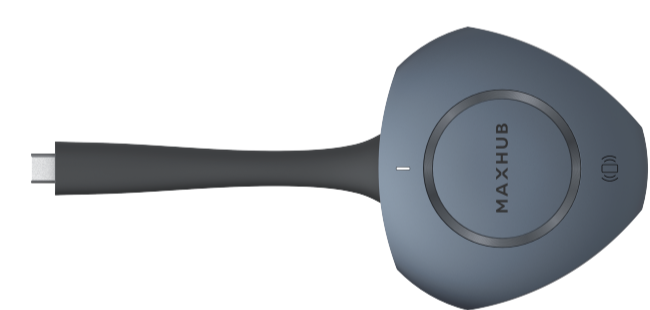

Bluetooth

Version	5.0
Protocol	A2DP;HFP;HSP;AVRCP;BLE
Working Distance	0~10 m

Physical Specifications

Dimension L × H × W	462 × 76 × 93 mm (18.2 × 3.0 × 3.7 inch)
Dimension (package) L × W × H	1 pc: 538 × 160 × 169 mm (21.2 × 6.3 × 6.7 inch) 4pcs: 628 × 433 × 380 mm (24.7 × 17.0 × 15.0 inch)
Net Weight	1.20 kg (2.65 lb)
Gross Weight	1 pc: 2.74 kg (6.04 lb) 4 pcs: 12.90 kg (28.44 lb)

Environmental Conditions

Operation Temperature	0 °C~40 °C
Operation Humidity	10%~90%RH
Storage Temperature	-20 °C~60 °C
Storage Humidity	10%~90%RH
Below 5000 meters	

Compatibility

Supports major VC software including ZOOM, Microsoft® Teams, Google Meet, Google Hangouts, Cisco WebEx®, RingCentral, etc.

Warranty

3 Years hot-swap
Accessories 1 year

What's in the box

HDMI Cable 1.5 m (59.1 inch)
USB 3.0 Cable 1.8 m (70.87 inch)
USB 2.0 Cable 3 m (118.11 inch)
Lens Cover
Wall-mounted Components
Power Adapter
Remote Control
User Manual

Optional Accessory

Wireless Share Dongle

WT13M / WT13S

TV Mount kits