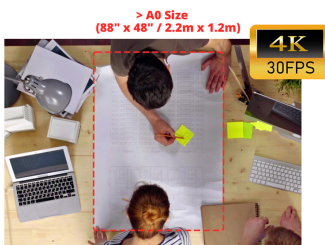

CL511 4K Ceiling Camera

Lumens' first 4K ceiling camera with 300x zoom, HDMI, VGA, USB, and IP streaming.

Equipped with a Sony 1/2.8" image sensor, the CL511 is designed to provide overhead video from a height of up to 2m. Its wide shooting area and 300x total zoom enables it to capture large objects such as maps and technical drawings, or zoom in on for use in culinary demonstrations, medical training or educational use.

Key Features

- 4K UHD 30fps Resolution
- 300x Total Zoom
- Supports RTSP streaming and PoE+
- Central Laser Marking Positioning
- 5-year warranty*

Sharp 4K UHD Overhead Video

Lumens CL511 can be suspended from, or embedded into the ceiling. It provides presenters an unobstructed top view of a table top, podium, or demonstration area. The camera can shoot documents or objects larger than A0 size (over 88" x 48" / 2.2m x 1.2m) at up to 4K resolution.

Product Specifications

Camera	
Sensor	1/2.8" 8.6MP CMOS
Video Format	2160p: 30 / 25 1080p: 60 / 50 720p: 60 / 50 XGA
Video Output Interface	VGA / HDMI / USB / Ethernet
Total Zoom	300x
Zoom	60x
Digital Zoom	15x
Sharpness	MTF 1100 lines
Shooting Area at 2m Height	Max: 2235 x 1211mm Min: 136 x 76mm
Center Laser Mark for Positioning of Objects	Yes
Auto Tune	Yes
Picture in Picture (PIP)	Yes
Slide Show	Automatically or Manually
Image Rotation	0° / 90° / 180° / 270° / Flip / Mirror
Pan Across the Screen	Yes
Output	
HDMI	2160p30 / 1080p60
VGA	1080p60
IP Streaming	2160p30
IP Compression	H.264
USB	H.264 2160p30 / MJPEG 1080p30
USB Video Format	H.264 / MJPEG / YUV
Input	
USB Host	Type-A x1 Supports USB 2.0 Flash Drive USB Mouse and Keyboard
USB Flash Drive	Up to 4TB