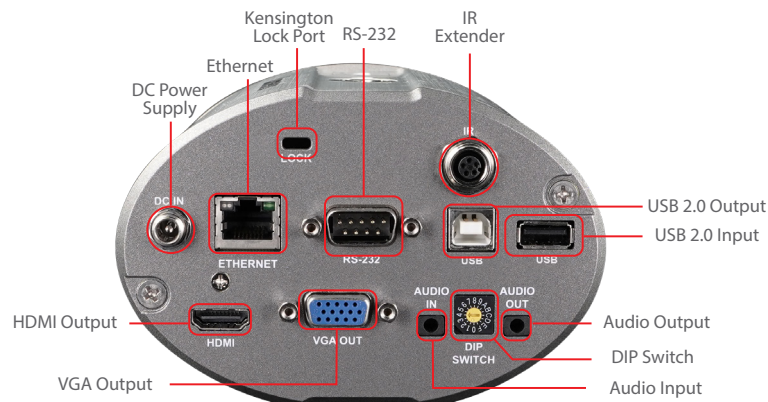

Camera	
Sensor	1/2.8" 8.6MP CMOS
Video Format	2160p: 30 / 25 1080p: 60 / 50 720p: 60 / 50 XGA
Video Output Interface	VGA / HDMI / USB / Ethernet
Total Zoom	300x
Zoom	60x
Digital Zoom	15x
Sharpness	MTF 1100 lines
Shooting Area at 2m Height	Max: 2235 x 1211mm Min: 136 x 76mm
Center Laser Mark for Positioning of Objects	Yes
Auto Tune	Yes
Picture in Picture (PIP)	Yes
Slide Show	Automatically or Manually
Image Rotation	0° / 90° / 180° / 270° / Flip / Mirror
Pan Across the Screen	Yes
Output	
HDMI	2160p30 / 1080p60
VGA	1080p60
IP Streaming	2160p30
IP Compression	H.264
USB	H.264 2160p30 / MJPEG 1080p30
USB Video Format	H.264 / MJPEG / YUV
Input	
USB Host	Type-A x1 Supports USB 2.0 Flash Drive USB Mouse and Keyboard
USB Flash Drive	Up to 4TB

Capture & Recording	
Image Capture	Single or Continuous Capturing
Built-in Memory	100 JPEG images
Video Recording	Yes
Recording Format	H.264 1080p60
Video Playback	Yes
Ethernet	
IP Protocol	RTSP
PoE	PoE+ (IEEE802.3at)
Audio	
Audio In	Line In Phone Jack 3.5mm x1
Audio Out	Line Out Phone Jack 3.5mm x1
Audio Compression Format	USB: PCM
Camera Control	
Interface	RS-232 / Ethernet / USB
UVC	1.1
UAC	Yes
General	
Anti-Theft	Kensington Lock
IR Extender	Yes
Ladibug Software Included	Ladibug Software (Supports Windows 10, 8, 7 Mac OS X, Chrome OS)
DC In	12V DC (100~240 VAC)
Power Consumption	PoE: 13W DC In: 12W
Weight	1.76lbs (800g)
Dimensions (W x H x D)	4.96" x 3.39" x 5.59" (126 x 86 x 142mm)

I/O Connections

Lumens®

Lumens Integration, Inc.
4116 Clipper Court
Fremont, CA, 94538
Phone: +1-866-600-0988
Fax: +1-510-252-1389

Lumens Europe
De Nayerstraat 17 9470
Denderleeuw Belgium
Phone : +32-473-58-38-95
Fax : +32-2-452-76-00

www.MyLumens.com