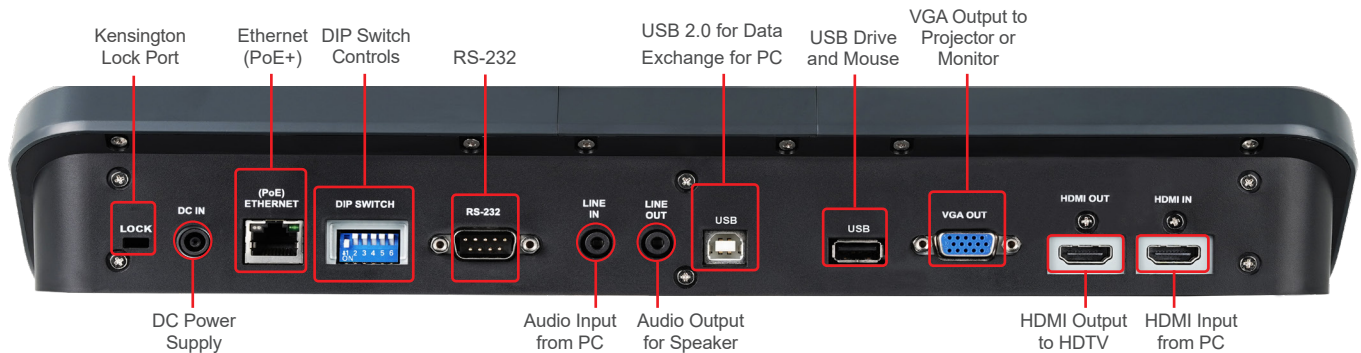

I/O Connections

Lumens Integration, Inc.
4116 Clipper Court
Fremont, CA, 94538
Phone: +1-866-600-0988
Fax: +1-510-252-1389

Lumens Europe
De Nayerstraat 17 9470
Denderleeuw Belgium
Phone : +32-473-58-38-95
Fax : +32-2-452-76-00

www.MyLumens.com