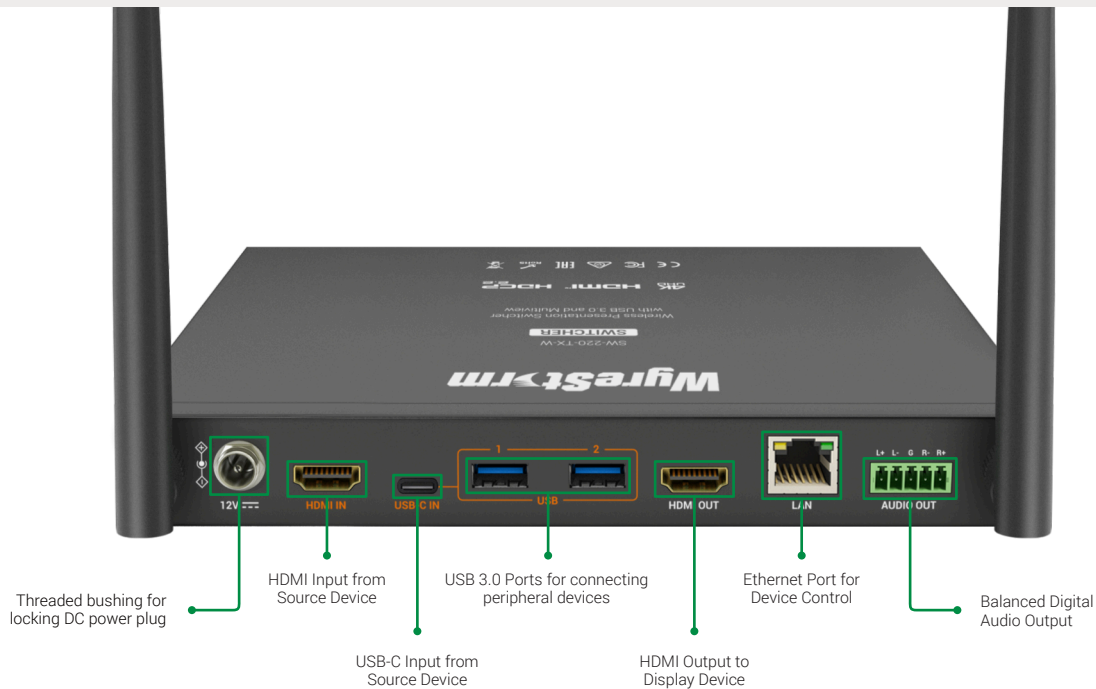

## 2-Input 4K Presentation Switcher with Wireless Casting

SW-220-TX-W

**WyreStorm**  
Specification Sheet

4K UHD | HDBT™ | HDMI | HDCP 2.2

*WyreStorm - Powerful. Reliable. Simple.*

### Key Features

- Automatic or manual switching of 2 connected sources (1 HDMI & USB-C)
- Supports input resolutions up to 4K30 4:4:4 via USB-C or HDMI
- Wireless screensharing via Apple Airplay or Miracast
- Display up to 2 sources simultaneously between wired and wireless devices
- Compatible with all major conference software including Zoom, Microsoft Teams, Cisco WebEx and more
- Built-in USB 2.0 hub with support for USB over HDBaseT for connection of peripheral devices such as speakerphones or cameras
- Automatic or manual CEC triggering of connected display through HDMI or HDBaseT output.
- USB-C input supports alt-mode for both A/V and data communication over a single cable
- API uses Telnet over TLS for secure and encrypted communication
- Integrated web server for control and configuration via HTTPS
- Easily mountable under a table or desk with included mounting brackets
- Built-in wireless access point for secure and isolated communication to screensharing devices
- Wireless access point supports custom SSID, password and screensharing access PIN
- Integrated 'Guide Screen' used to provide end-users with simple instructions to get connected
- Custom 'Guide Screen' can be uploaded to include company information, logos, or specific connection information

### In the Box

- 1x SW-220-TX-W Transmitter
- 1x 12V DC Power Supply (US/UK/EU/AU)
- 1x 5-pin Terminal Block
- 2x Mounting Brackets with Screws
- 1x Quickstart Guide (this document)